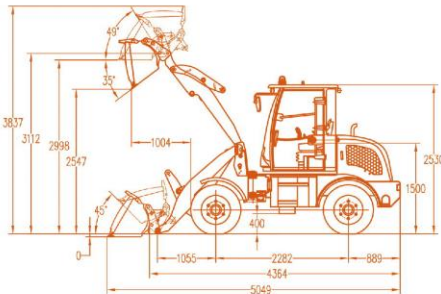

Standard Configuration

Standard Bucket, Xinchai490 Engine(Euro3 Engine), Torque Converter Transmission System, Rops &Fops Cabin, Mechanical Joystick, Floating Function, Tipping Cabin, Adjustable Steering Wheel, Comfortable Seat, Cabin Heater Backward Camera, Hydraulic-Pressure Checking System, Engine Heater, 20.5/70-16 Agricultural Tyres, Lock for Lifting and Steering Cylinder, Parallel Linkage System, Free Service Spare Parts.

Optional Configuration

Quick Hitch, Electric Joystick, Air Conditioner, Extra Hydraulic Line, LED Light, E4 Lamp, Varta Anti-Freeze Battery 31*15.5-15 Agricultural Tyres, 33*15.5-16.5 Turf Tyres, Tyre Chain, Three-Point Hitch, Loading Damper, Centralized Lubrication System, Loader Weighter, 5 Functions Electric Joystick, Kohler 1903TCR Engine(EPA4), Cummins QSF2.8 Engine(EPA4), Yanmar 4TNV94L Engine(Euro3), Different Attachments

Technical Parameter

Bucket Capacity	0.53m3
Loading Capacity	1200kg
Max. Driving Speed(I/II)	10/22km/h
Fuel Consumption Ration	235g/km·h
Engine Model	Xinchai 490
Engine Power	36.8kw
Service Brake	Four Wheel Hydraulic Spread-Shoed Brake

Net Weight	3300kg
Lifting Time	7s
Working Pressure	17mpa
Wheel Base	2282mm
Breakout Force	28kn
Tyre	20.5/70-16
Oil Flow	66L/min
Rated Speed	2650r/min

Polarprod ab

Hamngatan 30 38540 Bergkvara

polarprod@gmail.com 0640422002