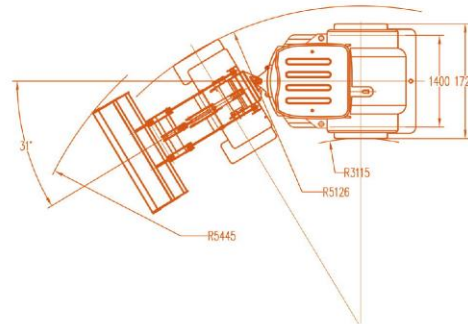

Standard Configuration

Standard Bucket, Xinchai490 Engine(Euro3 Engine), Torque Converter Transmission System, Rops &Fops Cabin, Mechanical Joystick, Floating Function, Tipping Cabin, Adjustable Steering Wheel, Comfortable Seat, Cabin Heater Backward Camera, Hydraulic-Pressure Checking System, Engine Heater, 20.5/70-16 Agricultural Tyres, Lock for Lifting and Steering Cylinder, Parallel Linkage System, Free Service Spare Parts.

Technical Parameter

Bucket Capacity	0.53m3
Loading Capacity	1200kg
Max. Driving Speed(I/II)	10/22km/h
Fuel Consumption Ration	235g/km·h
Engine Model	Xinchai 490
Engine Power	36.8kw
Service Brake	Four Wheel Hydraulic Spread-Shoed Brake

Net Weight	3300kg
Lifting Time	7s
Working Pressure	17mpa
Wheel Base	2282mm
Breakout Force	28kn
Tyre	20.5/70-16
Oil Flow	66L/min
Rated Speed	2650r/min

Polarprod ab

Hamngatan 30 38540 Bergkvara

polarprod@gmail.com 0640422002