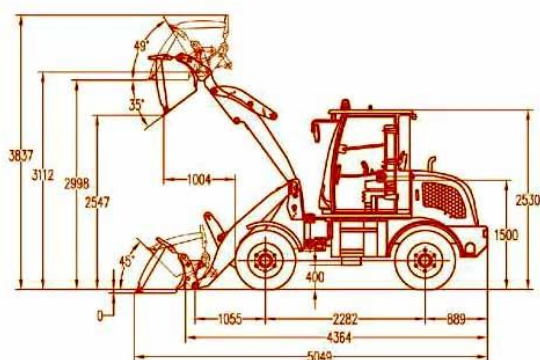

ER412

Polarprod AB

Hamngatan 30 38540 Bergkvara

polarprod@gmail.com 064042002

Vi jobbar hårt för att vara billigast & bäst i hela Europa

WE RUN TOGETHER WITH YOU !

EVERUN ER412 WHEEL LOADER 4WD

Standard Configuration

Standard bucket, Torque Converter Transmission system, ROPS and FOPS cabin, Mechanical Joystick, Floating function, Tipping cabin, Adjustable steering Wheel, Comfortable seat, cabin heater, backward camera, hydraulic-pressure checking system, engine heater, 20,5/70-16 Agriculture tyre, Lock for lifting and steering cylinder, Parallel linkage system, Free service spare parts.

Optional Configuration

Quick Hitch, Electric joystick, Air conditioner, Extra hydraulic line, LED light, E4 lamp, Varta Anti-Freeze battery, 31*15,5-15 Turf tyres, Tyres Chain, Three-point Hitch, Loading damper, Centralized lubrication system, loader Weighter, 5 Functions Electric Joystick

Technical Parameter

| | | | | |
|--------------------------|--|--|------------------|------------|
| Bucket Capacity | 0,53m3 | | Net Weight | 3300Kg |
| Loading capacity | 1200kg | | Lifting time | 7S |
| Engine Model | Optional | | Wheel Base | 2282mm |
| Max driving speed (I/II) | 10/22Km/h | | Brake out force | 28kn |
| | | | Tyre | 20.5/70-16 |
| Service brake | Four wheel hydraulic Spread-Shoed brake | | Oil flow | 66L/min |
| | | | Working pressure | 17mpa |
| | | | | |