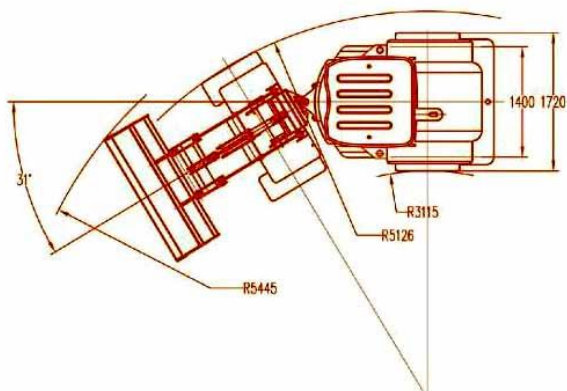

Standard bucket, Torque Converter Transmission system, ROPS and FOPS cabin, Mechanical Joystick, Floating function, Tipping cabin, Adjustable steering Wheel, Comfortable seat, cabin heater, backward camera, hydraulic-pressure checking system, engine heater, 20,5/70-16 Agriculture tyre, Lock for lifting and steering cylinder, Parallel linkage system, Free service spare parts.

Technical Parameter

| | | | | |
|--------------------------|--|--|------------------|------------|
| Bucket Capacity | 0,53m3 | | Net Weight | 3300Kg |
| Loading capacity | 1200kg | | Lifting time | 7S |
| Engine Model | Optional | | Wheel Base | 2282mm |
| Max driving speed (I/II) | 10/22Km/h | | Brake out force | 28kn |
| | | | Tyre | 20.5/70-16 |
| Service brake | Four wheel hydraulic Spread-Shoed brake | | Oil flow | 66L/min |
| | | | Working pressure | 17mpa |
| | | | | |