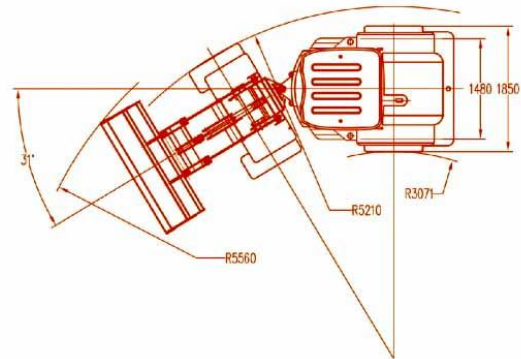

Standard bucket, Torque Converter Transmission system, ROPS and FOPS cabin, Quick Hitch, Electric joystick Floating function, Tipping cabin, Adjustable steering Wheel,

Comfortable seat, cabin heater, backward camera, hydraulic-pressure checking system, Engine heater, Wheel- Reducer Axle, Air brake, 23,5/70-16 Agriculture tyre, Lock for lifting and steering cylinder, Parallel linkage system, Free service spare parts.

Technical Parameter

Bucket Capacity	0,64m3	Net Weight	38000Kg
Loading capacity	1600kg	Lifting time	7S
Engine Model	Optional	Wheel Base	2282mm
Max driving speed (I/II)	8/19Km/h	Brake out force	28kn
Service brake	Air over Hudraulic Disc brake on four Wheels	Tyre	23,5/70-16
		Oil flow	72L/min
		Working pressure	17mpa