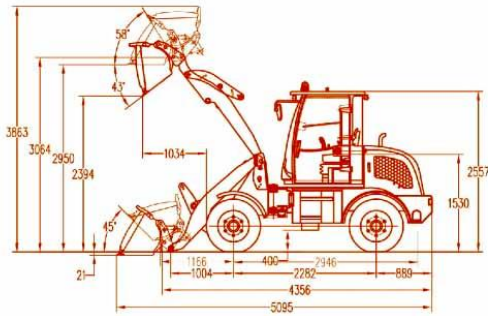

ER416

Polarprod AB

Hamngatan 30 38540 Bergkvara

polarprod@gmail.com 064042002

Vi jobbar hårt för att vara billigast & bäst i hela Europa

WE RUN TOGETHER WITH YOU !

EVERUN ER416 WHEEL LOADER 4WD

Standard Configuration

Standard bucket, Torque Converter Transmission system, ROPS and FOPS cabin, Quick Hitch, Electric joystick Floating function, Tipping cabin, Adjustable steering Wheel,

Comfortable seat, cabin heater, backward camera, hydraulic-pressure checking system, Engine heater, Wheel- Reducer Axle, Air brake, 23,5/70-16 Agriculture tyre, Lock for lifting and steering cylinder, Parallel linkage system, Free service spare parts.

Technical Parameter

Bucket Capacity	0,64m3	Net Weight	38000Kg
Loading capacity	1600kg	Lifting time	7S
Engine Model	Optional	Wheel Base	2282mm
Max driving speed (I/II)	8/19Km/h	Brake out force	28kn
Service brake	Air over Hudraulic Disc brake on four Wheels	Tyre	23,5/70-16
		Oil flow	72L/min
		Working pressure	17mpa